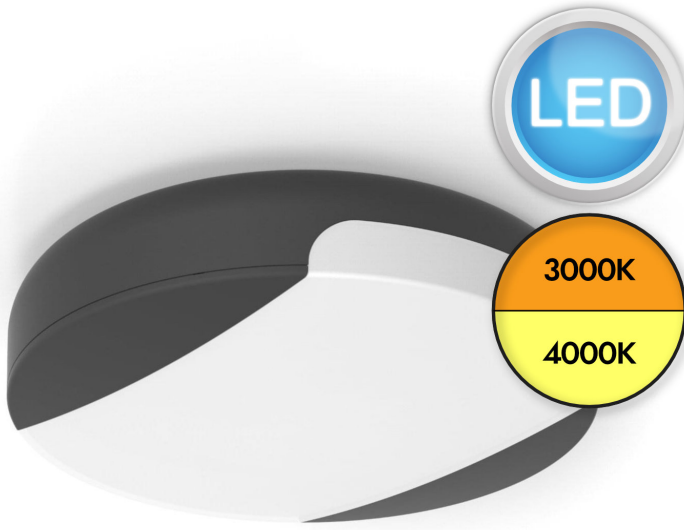

Lutec - Sweep - 6303401118 - LED Dark Grey Opal IP54 Outdoor Ceiling Flush Light

**REFERENCE**

- SKU: FCL-20685
- Supplier SKU: 6303401118
- Barcode: 6939412049939

CATEGORY

- Brand: Lutec
- Family: Sweep
- Category: Outdoor Lighting / Ceiling / Flush

APPEARANCE

- Base: Dark Grey Paint
- Shade: Opal PC

DIMENSION

- Height: 260mm
- Width: 260mm
- Depth: 55mm
- Weight: .9kg

LIGHT SOURCE

- Lamp included: Yes
- Lamp detail: 23.5W LED (included)
- Non-dimmable
- Kelvin: 3000/4000K (Tunable)
- Lumens: 1600Lm
- Colour render index: 80CRI
- Energy class: E
- Switch: No

SPECIFICATION

- Ingress protection: IP54
- Class: Class I - Single Insulated, Earthed
- Voltage: 230V

CONTACT