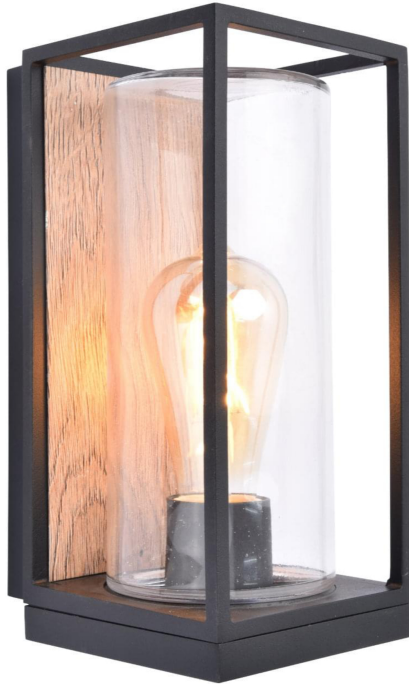

Lutec - Flair - 5288814012 - Wood Effect Clear Glass IP44 Outdoor Wall Light

**REFERENCE**

- SKU: FCL-20713
- Supplier SKU: 5288814012
- Barcode: 6939412045207

CATEGORY

- Brand: Lutec
- Family: Flair
- Category: Outdoor Lighting / Wall / Decorative

APPEARANCE

- Base: Wood Effect
- Shade: Clear Glass

DIMENSION

- Height: 260mm
- Width: 120mm
- Depth: 139mm
- Weight: 1.48kg

LIGHT SOURCE

- Lamp included: No
- Lamp detail: 40W Max E27 ES (required)
- Non-dimmable
- Energy class: Not applicable
- Switch: No