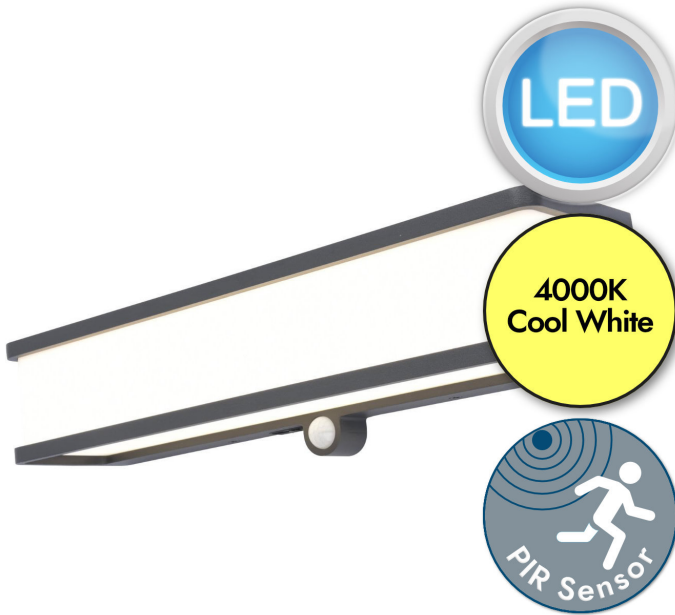

Lutec - Doblo - 6943801125 - LED Dark Grey Opal IP54 Solar Outdoor Sensor Wall Light

**REFERENCE**

- SKU: FCL-20771
- Supplier SKU: 6943801125
- Barcode: 6939412048307

CATEGORY

- Brand: Lutec
- Family: Doblo
- Category: Outdoor Lighting / Wall / Sensor

APPEARANCE

- Base: Dark Grey Paint
- Shade: Opal PC

DIMENSION

- Height: 90mm
- Width: 350mm
- Depth: 91mm
- Weight: .68kg

LIGHT SOURCE

- Lamp included: Yes
- Lamp detail: 16.5W LED (included)
- Non-dimmable
- Kelvin: 4000K (Cool White)
- Lumens: 1800Lm
- Colour render index: 80CRI
- Switch: No

SPECIFICATION

- Ingress protection: IP54
- Sensor: PIR Motion Sensor
- Class: Class III - Safe Extra Low Voltage Power Source
- Voltage: 7.4V (solar)

CONTACT