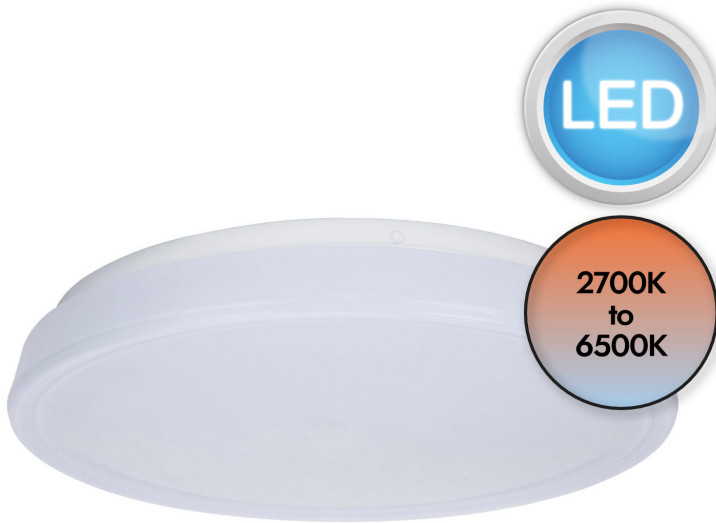

---

**Lutec Connect - Virtuo - 8402801446 - LED White Opal Flush Ceiling Light**

---

**REFERENCE**

- SKU: FCL-20837
- Supplier SKU: 8402801446
- Barcode: 6939412000527

**CATEGORY**

- Brand: Lutec
- Family: Virtuo
- Category: Indoor Lighting / Ceiling / Flush

**APPEARANCE**

- Base: White Paint
- Shade: Opal Plastic

**DIMENSION**

- Height: 70mm
- Width: 340mm
- Depth: 340mm

**LIGHT SOURCE**

- Lamp included: Yes
- Lamp detail: 16W LED (included)
- Dimmable
- Kelvin: 2700 - 6500K (Tunable)
- Lumens: 1200Lm
- Colour render index: 80CRI
- Energy class: F
- Switch: No

**SPECIFICATION**

- Ingress protection: IP20
- Class: Class I - Single Insulated, Earthed
- Voltage: 230V

---

**CONTACT**