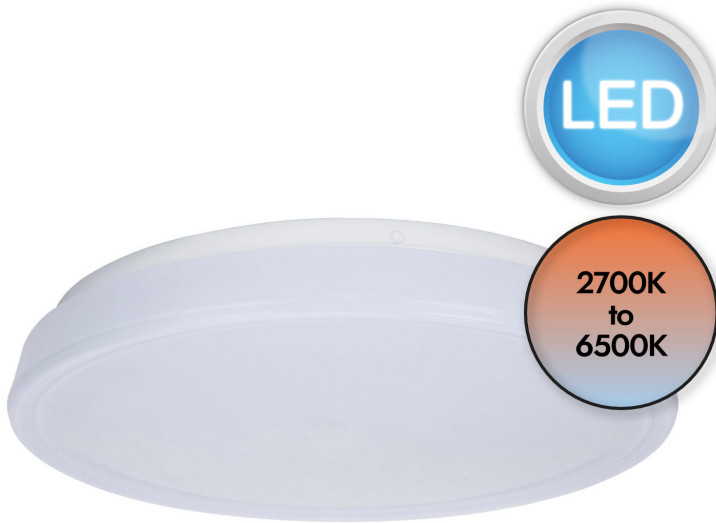

---

**Lutec Connect - Virtuo - 8402802446 - LED White Opal Flush Ceiling Light**

---

**REFERENCE**

- SKU: FCL-20838
- Supplier SKU: 8402802446
- Barcode: 6939412087672

**CATEGORY**

- Brand: Lutec
- Family: Virtuo
- Category: Indoor Lighting / Ceiling / Flush

**APPEARANCE**

- Base: White Paint
- Shade: Opal Plastic

**DIMENSION**

- Height: 70mm
- Width: 570mm
- Depth: 570mm

**LIGHT SOURCE**

- Lamp included: Yes
- Lamp detail: 56W LED (included)
- Dimmable
- Kelvin: 2700 - 6500K (Tunable)
- Lumens: 4000Lm
- Colour render index: 80CRI
- Energy class: F
- Switch: No

**SPECIFICATION**

- Ingress protection: IP20
- Class: Class I - Single Insulated, Earthed
- Voltage: 230V

---

**CONTACT**