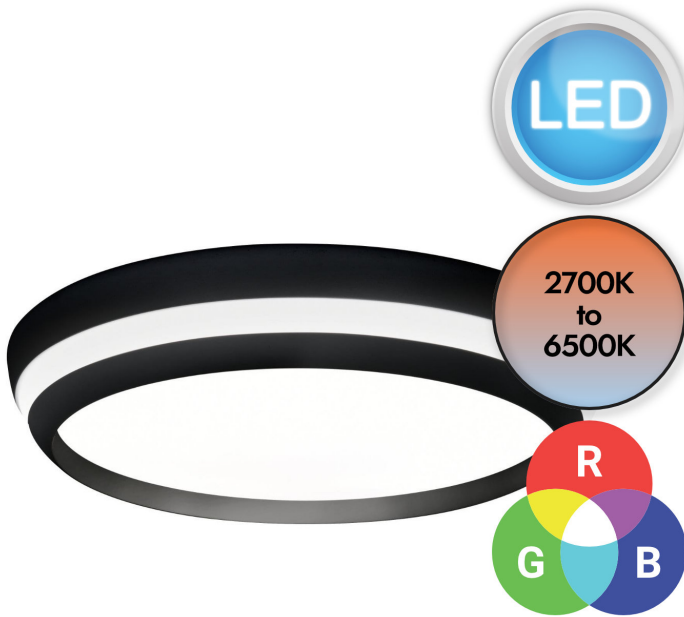

Lutec Connect - Cepa - 8402901012 - LED Black Opal Flush Ceiling Light

**REFERENCE**

- SKU: FCL-20839
- Supplier SKU: 8402901012
- Barcode: 6939412000695

CATEGORY

- Brand: Lutec
- Family: Cepa
- Category: Indoor Lighting / Ceiling / Flush

APPEARANCE

- Base: Black Paint
- Shade: Opal Plastic

DIMENSION

- Height: 71mm
- Width: 350mm
- Depth: 350mm
- Weight: 1.12kg

LIGHT SOURCE

- Lamp included: Yes
- Lamp detail: 24W LED (included)
- Dimmable
- Kelvin: 2700 - 6500K/RGB (Tunable)
- Lumens: 1000Lm
- Colour render index: 80CRI
- Energy class: F
- Switch: No

SPECIFICATION

- Ingress protection: IP20
- Class: Class I - Single Insulated, Earthed
- Voltage: 230V

CONTACT