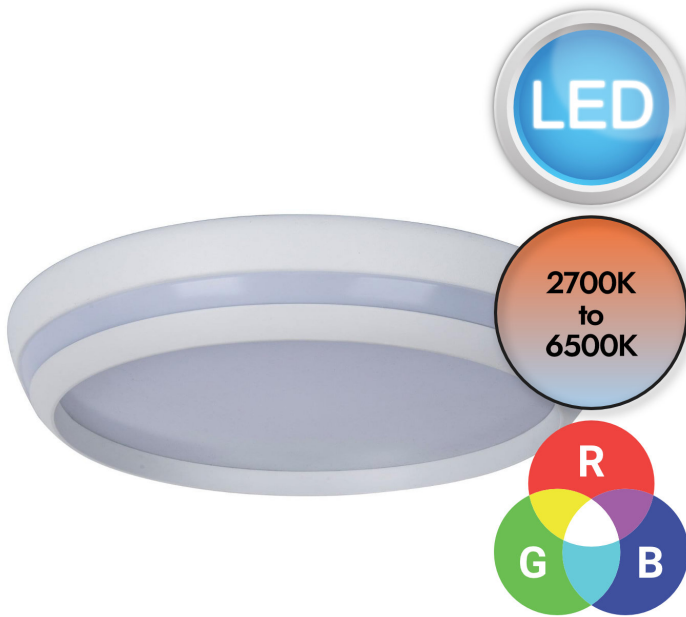

Lutec Connect - Cepa - 8402901446 - LED White Opal Flush Ceiling Light

**REFERENCE**

- SKU: FCL-20840
- Supplier SKU: 8402901446
- Barcode: 6939412000817

CATEGORY

- Brand: Lutec
- Family: Cepa
- Category: Indoor Lighting / Ceiling / Flush

APPEARANCE

- Base: White Paint
- Shade: Opal Plastic

DIMENSION

- Height: 71mm
- Width: 350mm
- Depth: 350mm
- Weight: 1.12kg

LIGHT SOURCE

- Lamp included: Yes
- Lamp detail: 24W LED (included)
- Dimmable
- Kelvin: 2700 - 6500K/RGB (Tunable)
- Lumens: 1000Lm
- Colour render index: 80CRI
- Energy class: F
- Switch: No

SPECIFICATION

- Ingress protection: IP20
- Class: Class I - Single Insulated, Earthed
- Voltage: 230V

CONTACT