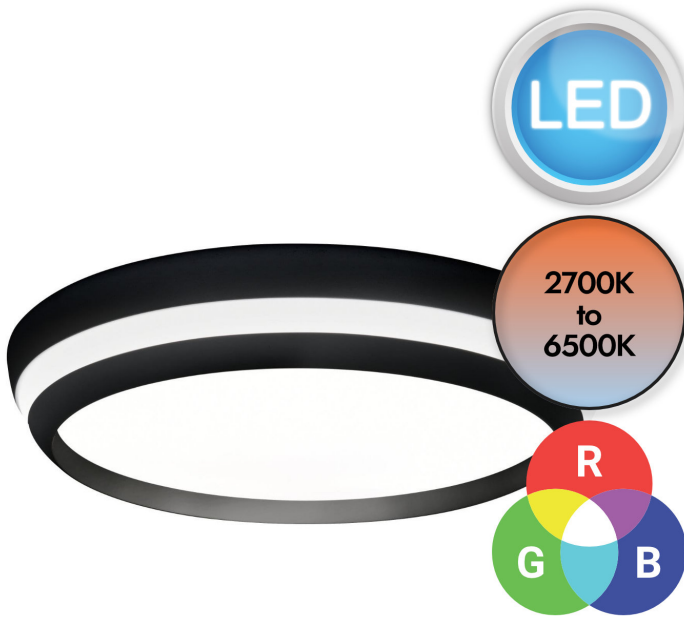

Lutec Connect - Cepa - 8402902012 - LED Black Opal Flush Ceiling Light

**REFERENCE**

- SKU: FCL-20841
- Supplier SKU: 8402902012
- Barcode: 6939412000701

CATEGORY

- Brand: Lutec
- Family: Cepa
- Category: Indoor Lighting / Ceiling / Flush

APPEARANCE

- Base: Black Paint
- Shade: Opal Plastic

DIMENSION

- Height: 82mm
- Width: 450mm
- Depth: 45mm
- Weight: 1.7kg

LIGHT SOURCE

- Lamp included: Yes
- Lamp detail: 40W LED (included)
- Dimmable
- Kelvin: 2700 - 6500K/RGB (Tunable)
- Lumens: 2000Lm
- Colour render index: 80CRI
- Energy class: E
- Switch: No

SPECIFICATION

- Ingress protection: IP20
- Class: Class I - Single Insulated, Earthed
- Voltage: 230V

CONTACT