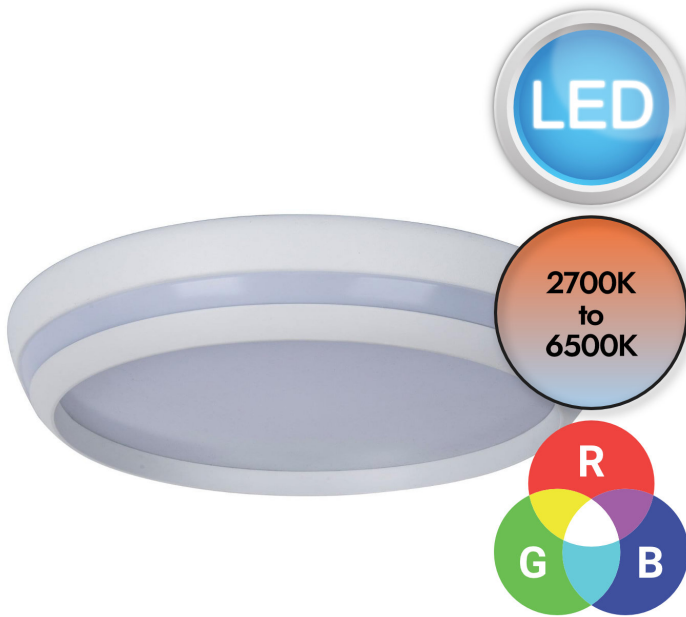

## Lutec Connect - Cepa - 8402902446 - LED White Opal Flush Ceiling Light

**REFERENCE**

- SKU: FCL-20842
- Supplier SKU: 8402902446
- Barcode: 6939412000824

**CATEGORY**

- Brand: Lutec
- Family: Cepa
- Category: Indoor Lighting / Ceiling / Flush

**APPEARANCE**

- Base: White Paint
- Shade: Opal Plastic

**DIMENSION**

- Height: 82mm
- Width: 450mm
- Depth: 45mm
- Weight: 1.7kg

**LIGHT SOURCE**

- Lamp included: Yes
- Lamp detail: 40W LED (included)
- Dimmable
- Kelvin: 2700 - 6500K/RGB (Tunable)
- Lumens: 2000Lm
- Colour render index: 80CRI
- Energy class: E
- Switch: No

**SPECIFICATION**

- Ingress protection: IP20
- Class: Class I - Single Insulated, Earthed
- Voltage: 230V

**CONTACT**