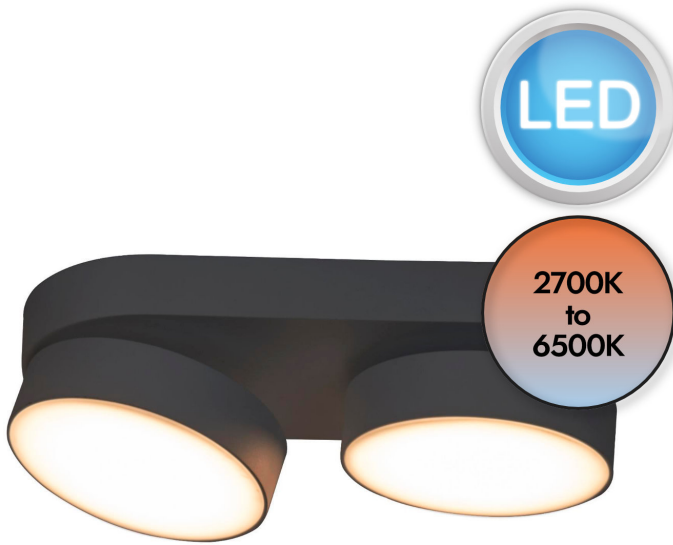

Lutec Connect - Stanos - 8600502012 - LED Black Opal Ceiling Spotlight

**REFERENCE**

- SKU: FCL-20846
- Supplier SKU: 8600502012
- Barcode: 6939412000985

CATEGORY

- Brand: Lutec
- Family: Stanos
- Category: Indoor Lighting / Ceiling / Spotlight

APPEARANCE

- Base: Black Paint
- Shade: Opal PC

DIMENSION

- Height: 55mm
- Width: 220mm
- Depth: 110mm
- Weight: .47kg

LIGHT SOURCE

- Lamp included: Yes
- Lamp detail: 16W LED (included)
- Dimmable
- Kelvin: 2700 - 6500K (Tunable)
- Lumens: 800Lm
- Colour render index: 80CRI
- Energy class: F
- Switch: No

SPECIFICATION

- Ingress protection: IP20
- Class: Class I - Single Insulated, Earthed
- Voltage: 230V

CONTACT