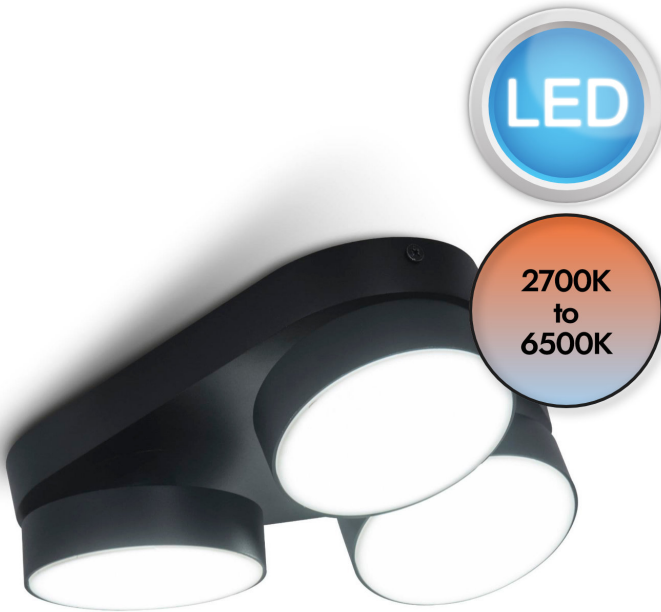

---

**Lutec Connect - Stanos - 8600504012 - LED Black Opal Ceiling Spotlight**

---

**REFERENCE**

- SKU: FCL-20848
- Supplier SKU: 8600504012
- Barcode: 6939412049649

**CATEGORY**

- Brand: Lutec
- Family: Stanos
- Category: Indoor Lighting / Ceiling / Spotlight

**APPEARANCE**

- Base: Black Paint
- Shade: Opal PC

**DIMENSION**

- Height: 55mm
- Width: 220mm
- Depth: 220mm
- Weight: .7kg

**LIGHT SOURCE**

- Lamp included: Yes
- Lamp detail: 24W LED (included)
- Dimmable
- Kelvin: 2700 - 6500K (Tunable)
- Lumens: 1200Lm
- Colour render index: 80CRI
- Energy class: F
- Switch: No

**SPECIFICATION**

- Ingress protection: IP20
- Class: Class I - Single Insulated, Earthed
- Voltage: 230V

**CONTACT**