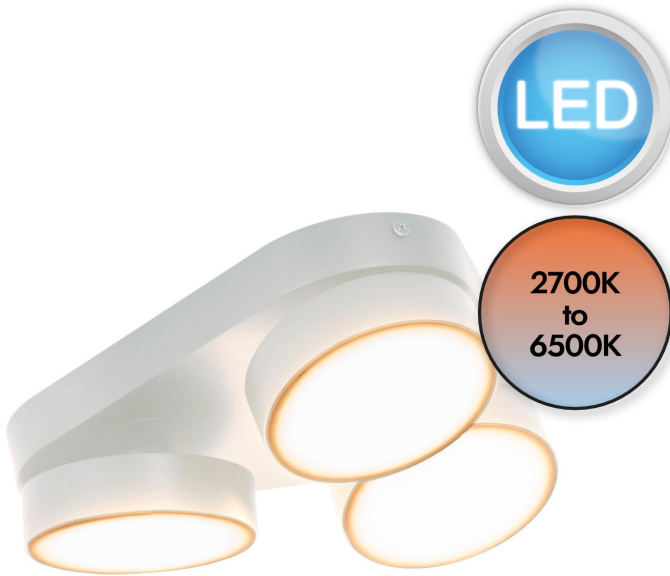

Lutec Connect - Stanos - 8600504446 - LED White Opal Ceiling Spotlight

**REFERENCE**

- SKU: FCL-20849
- Supplier SKU: 8600504446
- Barcode: 6939412046709

CATEGORY

- Brand: Lutec
- Family: Stanos
- Category: Indoor Lighting / Ceiling / Spotlight

APPEARANCE

- Base: White Paint
- Shade: Opal PC

DIMENSION

- Height: 55mm
- Width: 220mm
- Depth: 220mm
- Weight: .7kg

LIGHT SOURCE

- Lamp included: Yes
- Lamp detail: 24W LED (included)
- Dimmable
- Kelvin: 2700 - 6500K (Tunable)
- Lumens: 1200Lm
- Colour render index: 80CRI
- Energy class: F
- Switch: No

SPECIFICATION

- Ingress protection: IP20
- Class: Class I - Single Insulated, Earthed
- Voltage: 230V

CONTACT