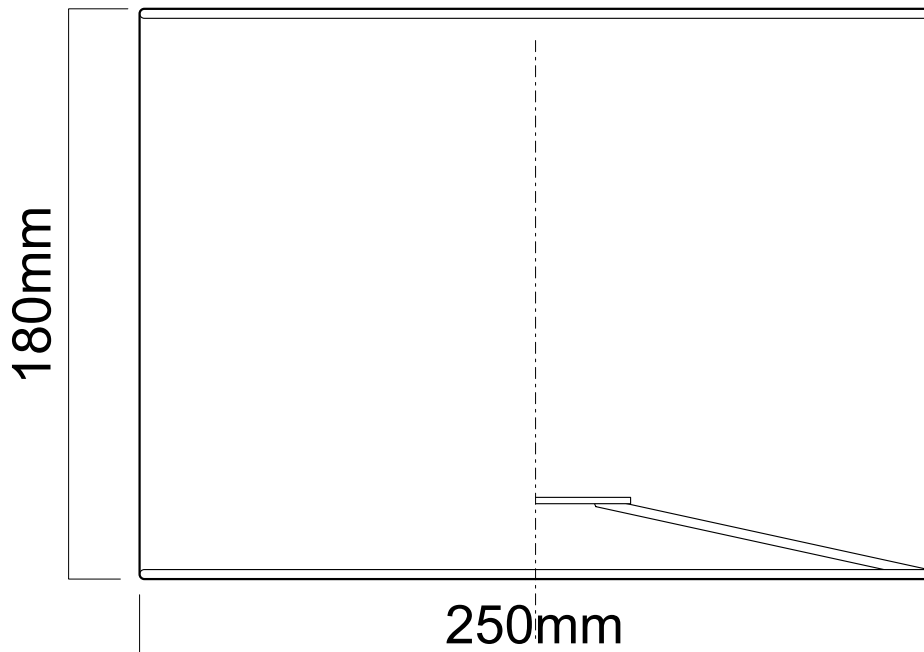

CERTIFICATION

CONTACT

www.firstchoicelighting.co.uk

info@firstchoicelighting.co.uk