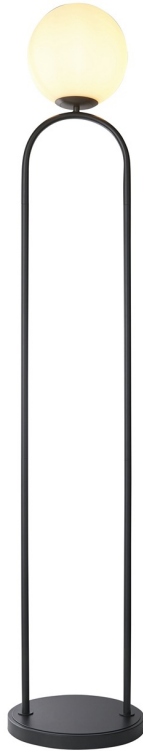

## Endon Lighting - Motif - 100863 - Black Opal Glass Floor Lamp

### REFERENCE

- SKU: FCL-20977
- Supplier SKU: 100863
- Barcode: 5016087163588

### DESCRIPTION

The strong lines of this on-trend floor light creates a form that is both modern and full of character. Finished in matt black with matt opal sphere glass shade.

### APPEARANCE

- Base: Matt Black Paint
- Shade: Matt Opal Glass