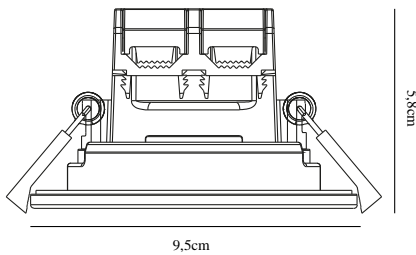

ALEC 1-KIT | DOWNLIGHT | WHITE

2110350101

nordlux®

Voltage (V): 230 Volt
IP degree: IP20/44
Class (Class 1, Class 2, Class 3):
Class 2 (Double isolated)
Bulb base: LED Module
Parallel connection: True

Primary material: Plastic
Secondary material: Plastic
Color: White

Height (cm): 5.8
Projection (cm): 5.8
Mount directly into insulation:
False

EAN: 5704924006951
TUN: 2160500
Item Number: 2110350101
Pcs Per Master Carton: 3

Sales Box Height (cm): 13
Sales Box Width (cm): 13
Sales Box Depth (cm): 6.5
Sales Box Volume m³: 0.0011
Product net weight (kg): 0.149

Brightness of light (Lumen): 480
Color Temperature (K): 3000
Ra-value : 80
Lifetime (h): 20000
Beam Angle (°) : 36
Candela (cd) (for directional lamp only): 750
Energy Class: F
Actual Watt (W): 6.1

- 3-step Moodmaker™ dimming by your regular wall switch • Suitable for humid areas (IP44)
- Flexible cut-out size from 73 mm to 83 mm (adaptor)
- Easy installation • Parallel connection possible (up to 15 pcs.)

Alec is a series of round, glare-free downlights with three-step Moodmaker™ dimmer on the regular wall switch. The dimmer function gives you three different options of setting the right light: the main light on 100%, the main light on 50% or only the light ring which works perfectly as a night light. The built-in memory function remembers your last setting. This downlight is suitable for bathrooms or other humid areas (IP44).

Nordlux
2110350101

A
B
C
D
E
F
G

7
kWh/1000h

2019/2015