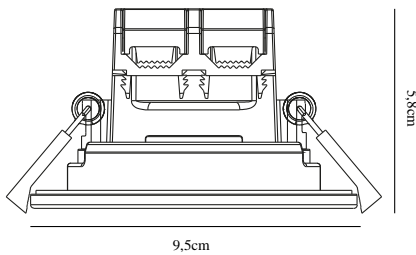

ALEC 1-KIT | DOWNLIGHT | BLACK

2110350103

nordlux®