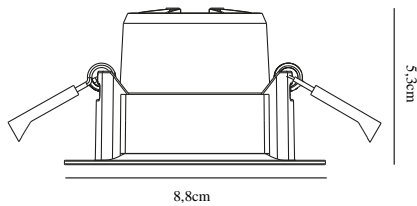

STAKE | DOWNLIGHT | WHITE

2110360101

nordlux®

Voltage (V): 230 Volt
IP degree: IP20
Class (Class 1, Class 2, Class 3):
Class 2 (Double isolated)
Bulb base: LED Module

Primary material: Plastic
Secondary material: Metal
Length of the cable (cm): 14
Color: White

Height (cm): 5.3
Built In Spot Diameter (cm): 8.8
Mount directly into insulation:
False

EAN: 5704924006975
TUN: 2160502
Item Number: 2110360101
Pcs Per Master Carton: 3

Sales Box Height (cm): 13
Sales Box Width (cm): 13
Sales Box Depth (cm): 6.5
Sales Box Volume m³: 0.0011
Product net weight (kg): 0.18

Brightness of light (Lumen): 450
Color Temperature (K): 2700
Ra-value : 80
Lifetime (h): 20000
Beam Angle (°) : 36
Candela (cd) (for directional lamp only): 900
Energy Class: F
Actual Watt (W): 6.1

- Provides a pleasant, glare-free light • Parallel connection possible (up to 15 downlighters)
 - External connector block/driver included
- Stepless dimmable by external dimmer • Easy installation • 5 year LED guarantee