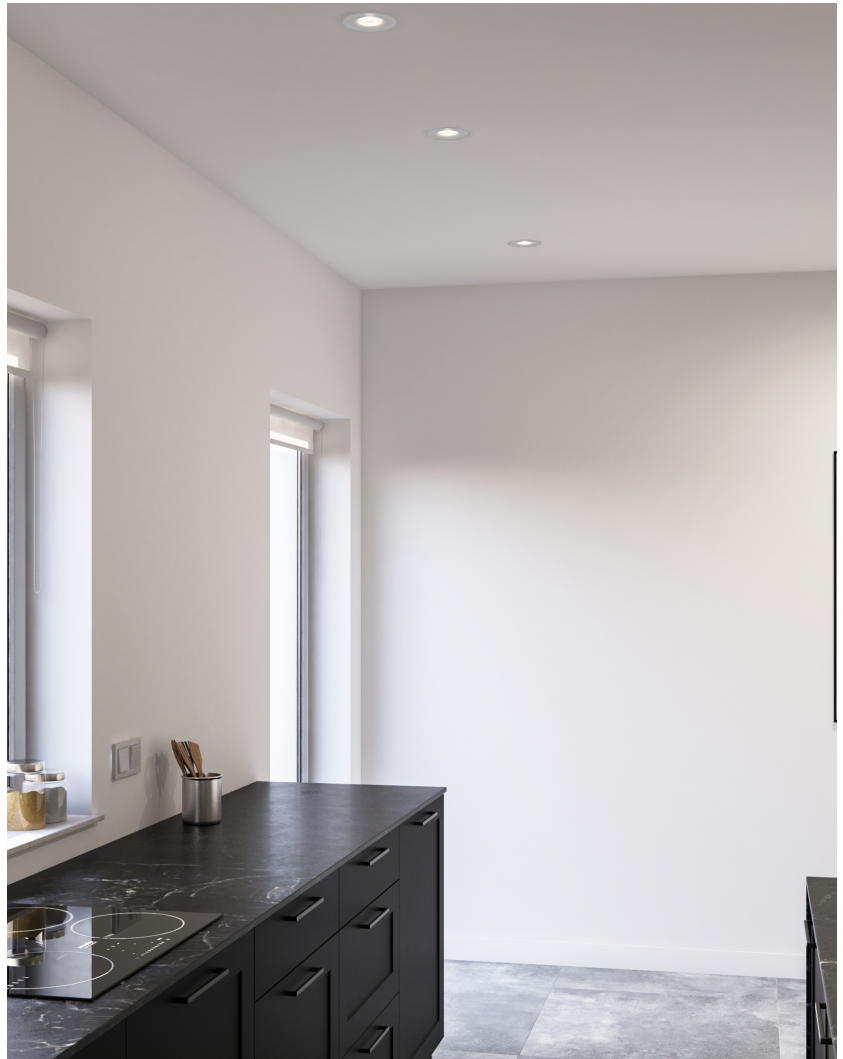

STAKE | DOWNLIGHT | WHITE

2110360101

nordlux®

Voltage (V): 230 Volt
IP degree: IP20
Class (Class 1, Class 2, Class 3):
Class 2 (Double isolated)
Bulb base: LED Module

Primary material: Plastic
Secondary material: Metal
Length of the cable (cm): 14
Color: White

Height (cm): 5.3
Built In Spot Diameter (cm): 8.8
Mount directly into insulation:
False

EAN: 5704924006975
TUN: 2160502
Item Number: 2110360101
Pcs Per Master Carton: 3

Sales Box Height (cm): 13
Sales Box Width (cm): 13
Sales Box Depth (cm): 6.5
Sales Box Volume m³: 0.0011
Product net weight (kg): 0.18

Brightness of light (Lumen): 450
Color Temperature (K): 2700
Ra-value : 80
Lifetime (h): 20000
Beam Angle (°) : 36
Candela (cd) (for directional lamp only): 900
Energy Class: F
Actual Watt (W): 6.1

- Provides a pleasant, glare-free light • Parallel connection possible (up to 15 downlighters)
  - External connector block/driver included
- Stepless dimmable by external dimmer • Easy installation • 5 year LED guarantee

Stake is a glare-free downlight with an eye-friendly design, which means that you only see a pleasant, indirect light, and never directly into the light source. The light is dimmable with an external dimmer and parallel connection is possible (up to 15 downlights).

ENERG
Nordlux
2110360101

A
B
C
D
E
F
G

7
kWh/1000h

2019/2015