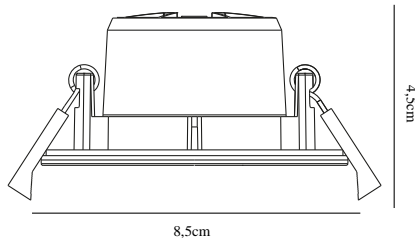

SIEGE | DOWNLIGHT | WHITE

2110370101

nordlux®

Voltage (V): 230 Volt
IP degree: IP65
Class (Class 1, Class 2, Class 3):
Class 2 (Double isolated)
Bulb base: LED Module
Parallel connection: True

Primary material: Plastic
Secondary material: Metal
Length of the cable (cm): 14
Color: White

Height (cm): 4.5
Built In Spot Diameter (cm): 8.5
Mount directly into insulation: True

EAN: 5704924006999
TUN: 2160504
Item Number: 2110370101
Pcs Per Master Carton: 3

Sales Box Height (cm): 13
Sales Box Width (cm): 13
Sales Box Depth (cm): 6.5
Sales Box Volume m³: 0.0011
Product net weight (kg): 0.141

Brightness of light (Lumen): 345
Color Temperature (K): 3000
Ra-value : 80
Lifetime (h): 20000
Beam Angle (°) : 100
Candela (cd) (for directional lamp only): 150
Energy Class: F
Actual Watt (W): 4.7

- Can be mounted directly into insulation • Water resistant (IP65) • Parallel connection possible (up to 15 downlighters)
- External connector block/driver included • Easy installation • 5 year LED guarantee

Nordlux
2110370101

A
B
C
D
E
F
G

5
kWh/1000h

 2019/2015

Siege is a series of downlights that can be mounted directly into the insulation with no tooling needed. Perfect for the bathroom or other humid areas, as it has a high IP rating (IP65). Parallel connection possible with up to 15 downlights.