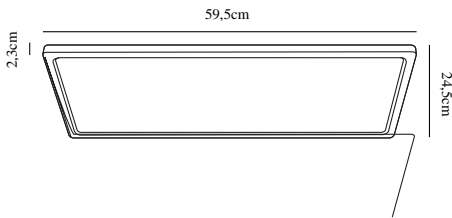

# HARLOW 60X30 STEP | CEILING LIGHT | WHITE

2110496101

nordlux®

Voltage (V): 220-240 Volt  
IP degree: IP54  
Class (Class 1, Class 2, Class 3):  
Class 2 (Double isolated)  
Bulb base: LED Module  
Parallel connection: False

Primary material: Plastic  
Secondary material: Plastic  
Color: White

Height (cm): 2.3  
Width (cm): 59.5  
Length (cm): 59.5

EAN: 5704924007118  
TUN: 2160516  
Item Number: 2110496101  
Pcs Per Master Carton: 3  
Sales Box Height (cm): 60.1

Sales Box Width(cm): 29.5  
Sales Box Depth (cm): 2.8  
Sales Box Volume m<sup>3</sup> : 0.005  
Product net weight (kg): 1.4

Brightness of light (Lumen): 2400  
Color Temperature (K): 2700K  
Ra-value : 80  
Lifetime (h): 25000  
Energy Class: F  
Actual Watt (W): 0