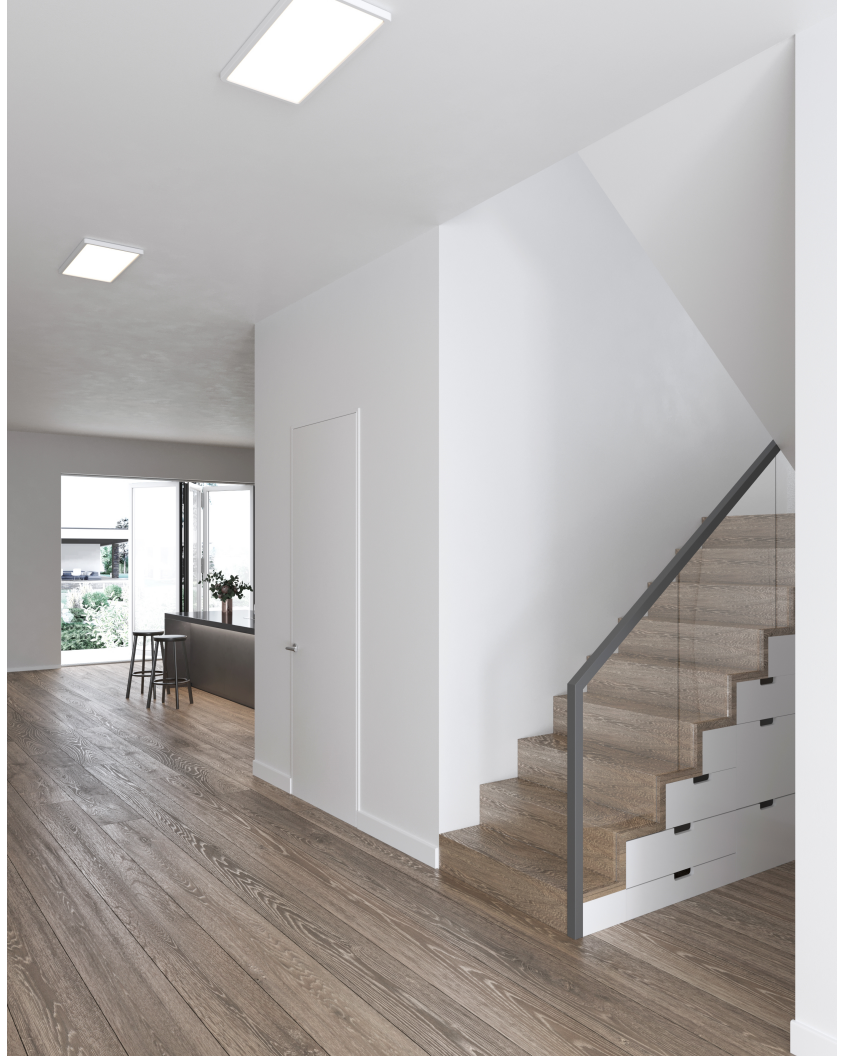

# HARLOW 60X30 STEP | CEILING LIGHT | WHITE

2110496101

nordlux®

Voltage (V): 220-240 Volt  
IP degree: IP54  
Class (Class 1, Class 2, Class 3):  
Class 2 (Double isolated)  
Bulb base: LED Module  
Parallel connection: False

Sales Box Width(cm): 29.5  
Sales Box Depth (cm): 2.8  
Sales Box Volume m<sup>3</sup> : 0.005  
Product net weight (kg): 1.4

Brightness of light (Lumen): 2400  
Color Temperature (K): 2700K  
Ra-value : 80  
Lifetime (h): 25000  
Energy Class: F  
Actual Watt (W): 0

- 3-step Moodmaker™ dimming by your regular wall switch • Suitable for humid areas (IP54)
- Ultra-thin design with backlight effect
- Parallel, easy push-in connection • 5 year LED guarantee

Harlow is a rectangular ceiling light in an ultra thin design with backlight effect. Adjust the light with three-step Moodmaker™ dimmer on the regular wall switch. Suitable for humid areas such as the bathroom because of the high IP rating (IP54).