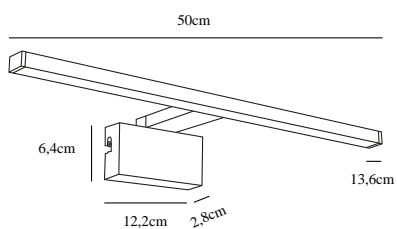

MARLEE 3000K | BATHROOM LIGHTING | WHITE

2110701001

nordlux®

Voltage (V): 230 Volt
IP degree: IP44
Class (Class 1, Class 2, Class 3):
Class 2 (Double isolated)
Bulb base: LED Module

Primary material: Metal
Secondary material: Plastic
Color: White

Height (cm): 3.8
Width (cm): 13.6
Length (cm): 50
Projection (cm): 3.8

EAN: 5704924007361
TUN: 2160541
Item Number: 2110701001

Pcs Per Master Carton: 3
Sales Box Height (cm): 14.5
Sales Box Width (cm): 51.5
Sales Box Depth (cm): 4.3
Sales Box Volume m³ : 0.0032
Product net weight (kg): 0.355

Brightness of light (Lumen): 800
Color Temperature (K): 3000
Ra-value : 90
Lifetime (h): 25000
Beam Angle (°) : 120
Energy Class: F
Actual Watt (W): 8.9

- Three different installation possibilities included • Can be mounted on a wall, on a mirror or on a cabinet • Suited for humid areas (IP44)
- Natural light (RA90) and high light output • 5 year LED guarantee

Nordlux
2110701001

A	
B	
C	
D	
E	
F	F
G	

9
kWh/1000h

2019/2015

Marlee is the perfect bathroom mirror light carried out in a slim, rectangular design. Easy to mount onto a cabinet, on the mirror or on the wall. Provides a pleasant, yet practical, downwards light. High IP rating (IP44) makes it suitable for the bathroom or other humid areas.