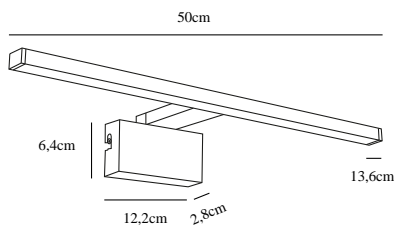

MARLEE 3000K | BATHROOM LIGHTING | BLACK

2110701003

nordlux®

Voltage (V): 230 Volt
IP degree: IP44
Class (Class 1, Class 2, Class 3):
Class 2 (Double isolated)
Bulb base: LED Module

Primary material: Metal
Secondary material: Plastic
Color: Black

Height (cm): 3.8
Width (cm): 13.6
Length (cm): 50

EAN: 5704924007378
TUN: 2160542
Item Number: 2110701003

Pcs Per Master Carton: 3
Sales Box Height (cm): 14.5
Sales Box Width(cm): 51.5
Sales Box Depth (cm): 4.3
Sales Box Volume m³ : 0.0032
Product net weight (kg): 0.355

Brightness of light (Lumen): 800
Color Temperature (K): 3000
Ra-value : 90
Lifetime (h): 25000
Beam Angle (°) : 360
Candela (cd) (for directional lamp only): 0
Energy Class: F
Actual Watt (W): 8.9

- Three different installation possibilities included • Can be mounted on a wall, on a mirror or on a cabinet • Suited for humid areas (IP44)
- Natural light (RA90) and high light output • 5 year LED guarantee

Marlee is the perfect bathroom mirror light carried out in a slim, rectangular design. Easy to mount onto a cabinet, on the mirror or on the wall. Provides a pleasant, yet practical, downwards light. High IP rating (IP44) makes it suitable for the bathroom or other humid areas.

ENERG
Nordlux
2110701003

A
B
C
D
E
F
G

9 kWh/1000h

2019/2015