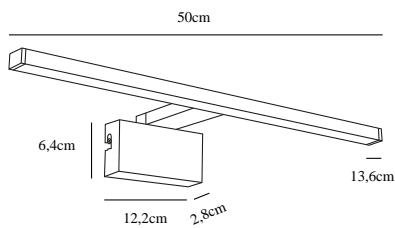

MARLEE 3000K | BATHROOM LIGHTING | CHROME nordlux®

2110701033

Voltage (V): 230 Volt
IP degree: IP44
Class (Class 1, Class 2, Class 3):
Class 2 (Double isolated)
Bulb base: LED Module

Primary material: Metal
Secondary material: Plastic
Color: Chrome

Height (cm): 3.8
Width (cm): 13.6
Length (cm): 50
EAN: 5704924017100
TUN: 2357933
Item Number: 2110701033

Pcs Per Master Carton: 3
Sales Box Height (cm): 14.5
Sales Box Width(cm): 51.5
Sales Box Depth (cm): 4.3
Sales Box Volume m³ : 0.0032
Product net weight (kg): 0.355

Brightness of light (Lumen): 800
Color Temperature (K): 3000
Ra-value : 90
Lifetime (h): 25000
Beam Angle (°) : 360
Candela (cd) (for directional lamp only): 0
Energy Class: F
Actual Watt (W): 8.9

- Three different installation possibilities included • Can be mounted on a wall, on a mirror or on a cabinet • Suited for humid areas (IP44)
- Natural light (RA90) and high light output • 5-year LED guarantee

Marlee is the perfect bathroom mirror light carried out in a slim, rectangular design. Easy to mount onto a cabinet, on the mirror or on the wall. Provides a pleasant, yet practical, downwards light. High IP rating (IP44) makes it suitable for the bathroom or other humid areas.