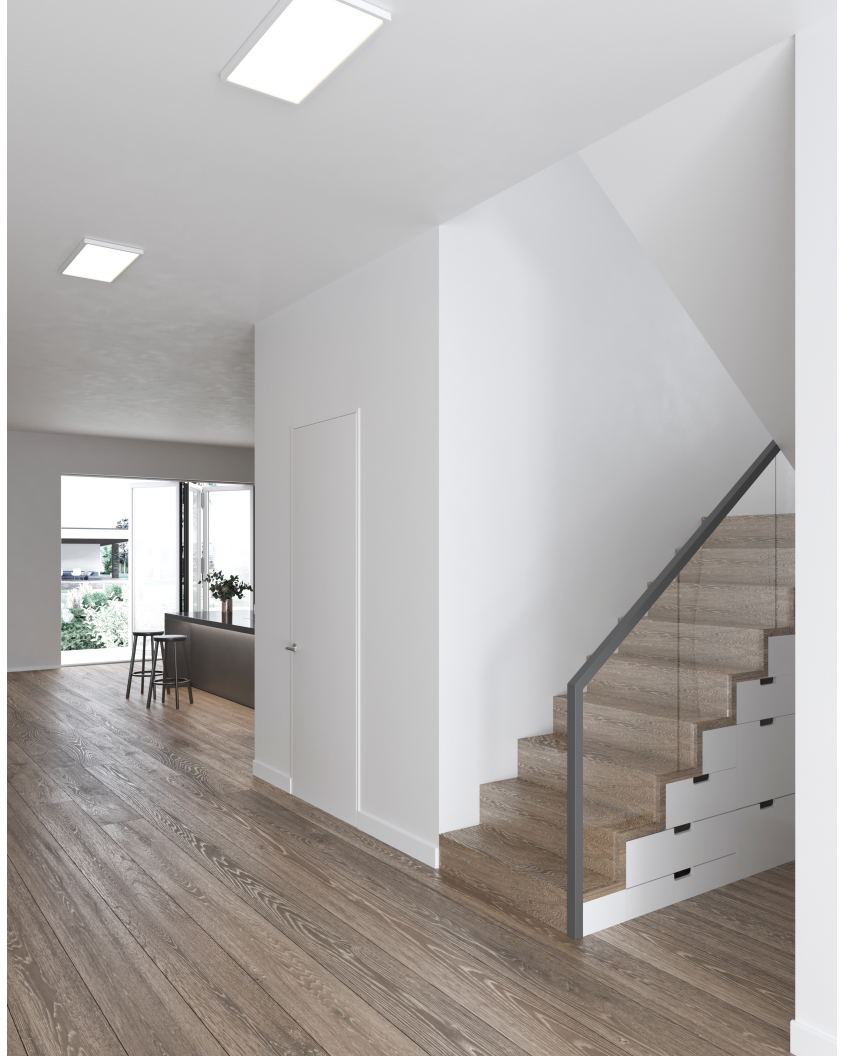

HARLOW SMART RGB | CEILING LIGHT | WHITE

2110806101

nordlux®

Voltage (V): 220-240 Volt
IP degree: IP54
Class (Class 1, Class 2, Class 3):
Class 2 (Double isolated)
Bulb base: LED Module
Parallel connection: True

Sales Box Width(cm): 29.5
Sales Box Depth (cm): 2.8
Sales Box Volume m³ : 0.005
Product net weight (kg): 1.4

Brightness of light (Lumen): 2200
Color Temperature (K): 2700-6500
Ra-value : 80
Lifetime (h): 25000
Beam Angle (°) : 120
Candela (cd) (for directional lamp only): 0
Energy Class: F
Actual Watt (W): 21

- Adjust brightness, warmth and the colour of the light with the Smart app or remote control
- Suitable for the bathroom (IP54) • Ultra-thin design with backlight effect
- Parallel connection possible • Easy push-in installation • 5 year LED guarantee

Harlow is a rectangular ceiling light in an ultra thin design with a backlight effect. Adjust the light from cool to warm white, choose from millions of colours and reduce or increase the brightness with your smartphone or tablet. You can also add a Smart Remote Control to control your lights without using your smartphone. Suitable for humid areas such as the bathroom thanks to the high IP rating (IP54).