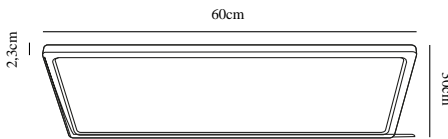

HARLOW SMART RGB | CEILING LIGHT | WHITE

2110806101

nordlux®

Voltage (V): 220-240 Volt
IP degree: IP54
Class (Class 1, Class 2, Class 3):
Class 2 (Double isolated)
Bulb base: LED Module
Parallel connection: True

Primary material: Plastic
Secondary material: Plastic
Color: White

Height (cm): 2.3
Width (cm): 29.4
Length (cm): 59.5
Projection (cm): 2.5

EAN: 5704924007422
TUN: 2160547
Item Number: 2110806101
Pcs Per Master Carton: 3
Sales Box Height (cm): 60.1

Sales Box Width(cm): 29.5
Sales Box Depth (cm): 2.8
Sales Box Volume m³ : 0.005
Product net weight (kg): 1.4

Brightness of light (Lumen): 2200
Color Temperature (K): 2700-6500
Ra-value : 80
Lifetime (h): 25000
Beam Angle (°) : 120
Candela (cd) (for directional lamp only): 0
Energy Class: F
Actual Watt (W): 21