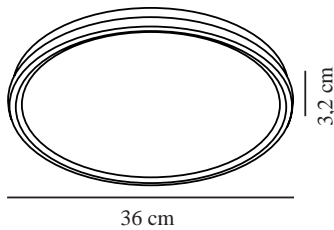

LIVA SMART COLOUR | CEILING LIGHT | BLACK

2110826103

nordlux®

Voltage (V): 220-240 Volt
IP degree: IP54
Class (Class 1, Class 2, Class 3):
Class 2 (Double isolated)
Socket type: LED Module
Parallel connection: False

Primary material: Plastic
Secondary material: Plastic
Colour: Black

Height (cm): 3.2
Projection (cm): 3.2

EAN: 5704924007446
TUN: 2160549
Item Number: 2110826103
Pcs Per Master Carton: 3
Sales Box Height (cm): 36.8

Sales Box Width(cm): 36.5
Sales Box Depth (cm): 3.8
Sales Box Volume m³ : 0.0051
Product net weight (kg): 1.18

Brightness of light (Lumen): 2100
Colour temperature (Kelvin):
2700-6500
Ra-value : 80
Lifetime (hours): 25000
Beam angle (°) : 120
Candela (cd) (for directional
lamp only): 0
Energy class: F
Actual watt (W): 21

- Adjust brightness, warmth and the colour of the light with the Smart app or remote control
- Suitable for the bathroom (IP44)
- 5-year LED guarantee

Liva is a round ceiling light with a streamlined and classic design. Create your own unique ambience by setting different colours for the backlight and the downward-facing light. Use the Nordlux Smart app on your smartphone or tablet to adjust the light from cool to warm white, choose a colour and dim the light. You can also add a Smart Remote Control to control your lights without using your smartphone.

Nordlux
2110826103

A
B
C
D
E
F
G

21
kWh/1000h

2019/2015