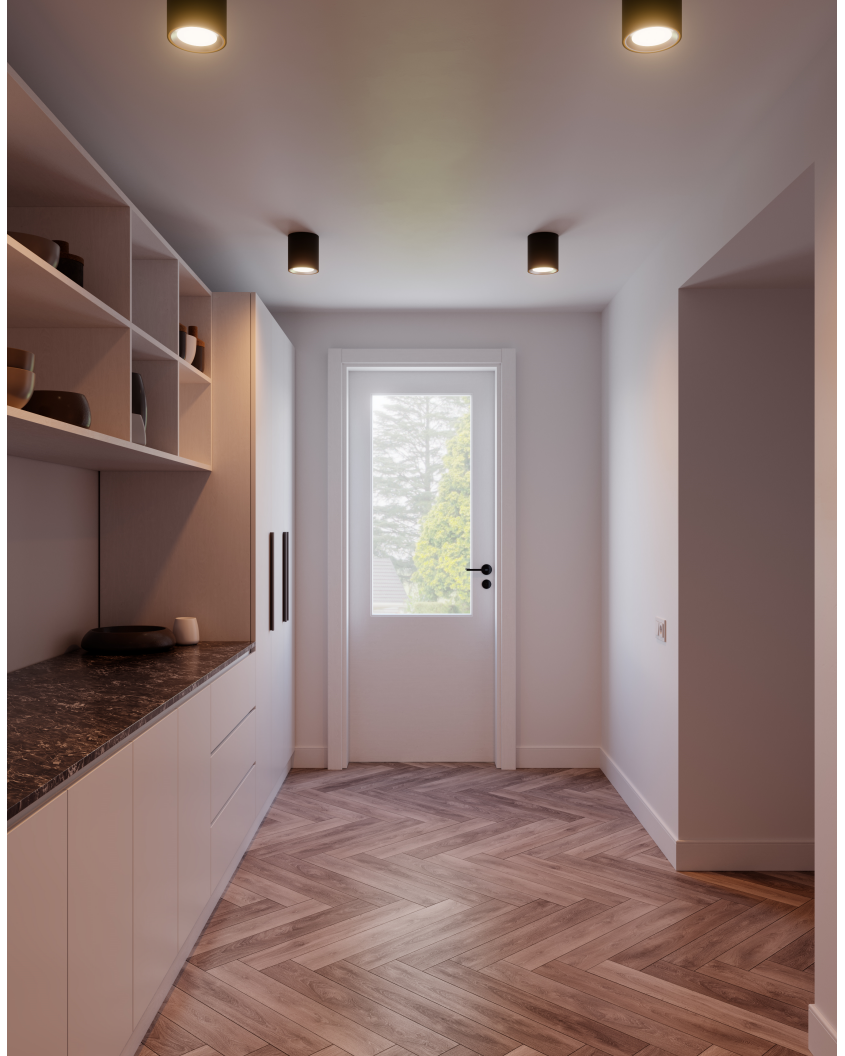

LANDON SMART LONG | CEILING LIGHT | BLACK nordlux®

2110850103