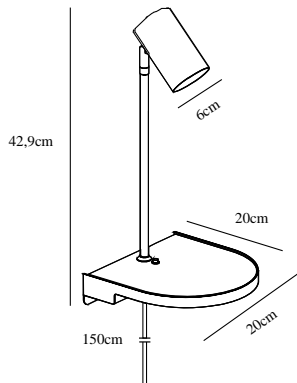

# CODY | WALL LIGHT | BLACK

2112001003

nordlux®

Voltage (V): 230 Volt  
IP degree: IP20  
Maximum bulb wattage (W): 15W  
Class (Class 1, Class 2, Class 3):  
Class 2 (Double isolated)  
Bulb base: GU10  
Switch placement: On the fixture

Primary material: Metal  
Color of the cable: Black  
Length of the cable (cm): 150  
Surface material of the cable:  
Plastic  
Is the cable replaceable: False  
Color: Black

Height (cm): 42.9  
Width (cm): 20  
Tube Diameter (cm): 1.13  
Shade Diameter (cm): 6  
Outdoor base dimension (cm): 20  
Length (cm): 20  
Projection (cm): 20  
Tilt Angle (°): 90  
Turning Angle (°): 350

EAN: 5704924005114  
TUN: 2148695  
Item Number: 2112001003  
Pcs Per Master Carton: 3

Sales Box Height (cm): 39  
Sales Box Width (cm): 21  
Sales Box Depth (cm): 21  
Sales Box Volume m<sup>3</sup>: 0.0172  
Product net weight (kg): 1.45

- Compact and minimalist design
- Multifunctional bedside lamp
- USB port for charging your phone or other device
- Small shelf for storage
- Adjustable lamp head for a directional light

Cody is a multifunctional wall lamp in a compact, minimalist design. The practical shelf is perfect for keeping your most important necessities within reach. A USB port underneath the lamp makes it easy to charge your phone or other device. You can easily adjust the lamp head for a practical, directional light.