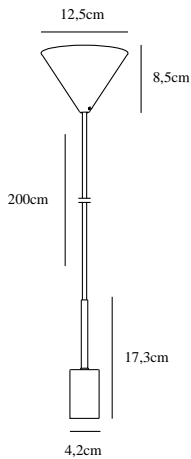

PACO | PENDANT | BLACK

2112053003

nordlux®

Voltage (V): 230 Volt
IP degree: IP20
Maximum bulb wattage (W): 40W
Class (Class 1, Class 2, Class 3):
Class 2 (Double isolated)
Bulb base: E27

Primary material: Metal
Color of the cable: Black
Length of the cable (cm): 200
Surface material of the cable:
Plastic
Is the cable replaceable: False
Color: Black

Height (cm): 17.3
Width (cm): 4.2
Tube Diameter (cm): 0.9
Length (cm): 4.2

EAN: 5704924005213
TUN: 2148676
Item Number: 2112053003
Pcs Per Master Carton: 6

Sales Box Height (cm): 20
Sales Box Width(cm): 14
Sales Box Depth (cm): 11.5
Sales Box Volume m³ : 0.0032
Product net weight (kg): 0.281