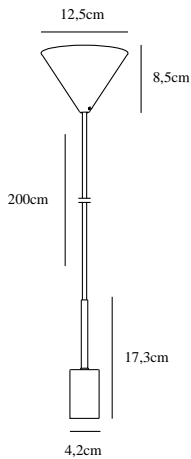

# PACO | PENDANT | BRASS

2112053035

nordlux®

Voltage (V): 230 Volt  
IP degree: IP20  
Maximum bulb wattage (W): 40W  
Class (Class 1, Class 2, Class 3):  
Class 2 (Double isolated)  
Bulb base: E27

Primary material: Metal  
Color of the cable: Black  
Length of the cable (cm): 200  
Surface material of the cable:  
Plastic  
Is the cable replaceable: False  
Color: Brass

Height (cm): 17.3  
Width (cm): 4.2  
Tube Diameter (cm): 0.9  
Length (cm): 4.2

EAN: 5704924005220  
TUN: 2148675  
Item Number: 2112053035  
Pcs Per Master Carton: 6

Sales Box Height (cm): 20  
Sales Box Width(cm): 14  
Sales Box Depth (cm): 11.5  
Sales Box Volume m<sup>3</sup> : 0.0032  
Product net weight (kg): 0.281