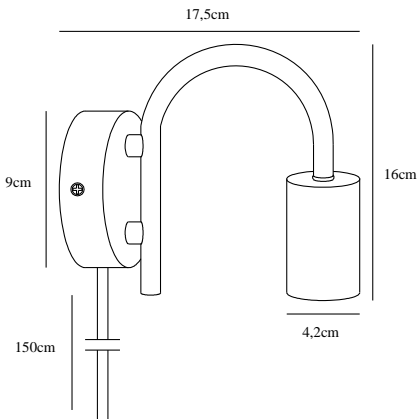

PACO | WALL LIGHT | BLACK

2112071003

nordlux®

Voltage (V): 230 Volt
IP degree: IP20
Maximum bulb wattage (W): 25W
Class (Class 1, Class 2, Class 3):
Class 2 (Double isolated)
Bulb base: E27
Switch placement: On the cable

Primary material: Metal
Color of the cable: Black
Length of the cable (cm): 150
Surface material of the cable:
Plastic
Is the cable replaceable: True
Color: Black

Height (cm): 16
Width (cm): 9
Tube Diameter (cm): 1.13
Outdoor base dimension (cm): 9
Length (cm): 17.5
Projection (cm): 17.5

EAN: 5704924005251
TUN: 2148698
Item Number: 2112071003
Pcs Per Master Carton: 3

Sales Box Height (cm): 18
Sales Box Width(cm): 17
Sales Box Depth (cm): 10
Sales Box Volume m³ : 0.0031
Product net weight (kg): 0.33