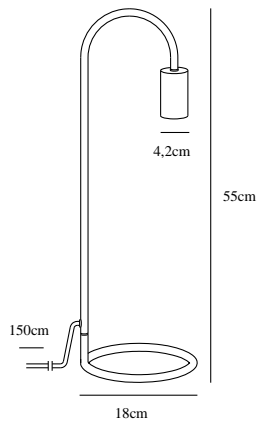

# PACO | TABLE LAMP | BLACK

2112085003

nordlux®

Voltage (V): 230 Volt  
IP degree: IP20  
Maximum bulb wattage (W): 25W  
Class (Class 1, Class 2, Class 3):  
Class 2 (Double isolated)  
Bulb base: E27  
Switch placement: On the cable  
  
Primary material: Metal  
Color of the cable: Black  
Length of the cable (cm): 150  
Surface material of the cable:  
Plastic  
Is the cable replaceable: False  
Color: Black

Height (cm): 55  
Width (cm): 18  
Tube Diameter (cm): 1.13  
Outdoor base dimension (cm): 18  
Lenght (cm): 18  
  
EAN: 5704924005268  
TUN: 2148720  
Item Number: 2112085003  
Pcs Per Master Carton: 4

Sales Box Height (cm): 53  
Sales Box Width(cm): 20  
Sales Box Depth (cm): 6  
Sales Box Volume m<sup>3</sup> : 0.0064  
Product net weight (kg): 0.6

• Minimalist and modern style • Create your own design expression with a decorative bulb