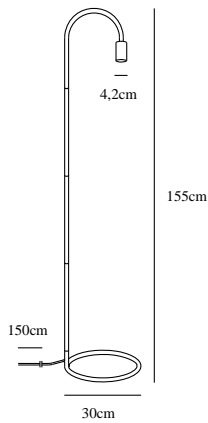

PACO | FLOOR LAMP | BLACK

2112094003

nordlux®

Voltage (V): 230 Volt
IP degree: IP20
Maximum bulb wattage (W): 40W
Class (Class 1, Class 2, Class 3):
Class 2 (Double isolated)
Bulb base: E27
Switch placement: On the cable

Primary material: Metal
Color of the cable: Black
Length of the cable (cm): 150
Surface material of the cable:
Plastic
Is the cable replaceable: False
Color: Black

Height (cm): 155
Width (cm): 30
Tube Diameter (cm): 1.53
Outdoor base dimension (cm): 30
Length (cm): 30

EAN: 5704924005275
TUN: 2148747
Item Number: 2112094003
Pcs Per Master Carton: 3

Sales Box Height (cm): 44
Sales Box Width (cm): 33
Sales Box Depth (cm): 10
Sales Box Volume m³: 0.0145
Product net weight (kg): 1.62