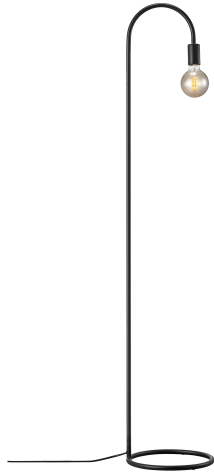

PACO | FLOOR LAMP | BLACK

2112094003

nordlux®

Voltage (V): 230 Volt
IP degree: IP20
Maximum bulb wattage (W): 40W
Class (Class 1, Class 2, Class 3):
Class 2 (Double isolated)
Bulb base: E27
Switch placement: On the cable

Primary material: Metal
Color of the cable: Black
Length of the cable (cm): 150
Surface material of the cable:
Plastic
Is the cable replaceable: False
Color: Black

Height (cm): 155
Width (cm): 30
Tube Diameter (cm): 1.53
Outdoor base dimension (cm): 30
Length (cm): 30

• Minimalist and modern style • Create your own design expression with a decorative bulb

With an industrial and minimalist design, the Paco series can be styled to fit perfectly to your own personal taste. Add a big and decorative bulb to create the perfect, cosy ambience.