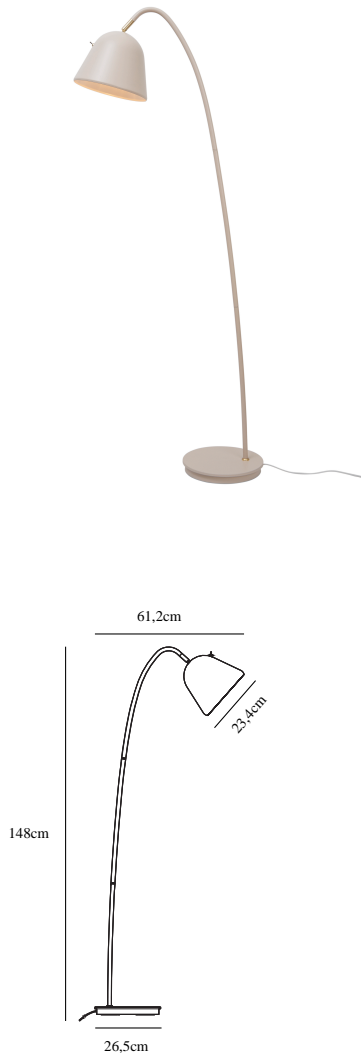

FLEUR 24 | FLOOR LAMP | BEIGE

2112124001

nordlux®

Voltage (V): 230 Volt
IP degree: IP20
Maximum bulb wattage (W): 15W
Class (Class 1, Class 2, Class 3):
Class 2 (Double isolated)
Bulb base: E27
Switch placement: On the fixture

Primary material: Metal
Color of the cable: White
Length of the cable (cm): 150
Surface material of the cable:
Plastic
Is the cable replaceable: False
Color: Beige

Height (cm): 148
Width (cm): 26.5
Tube Diameter (cm): 1.6
Shade Diameter (cm): 23.4
Outdoor base dimension (cm):
26.5
Length (cm): 61.2
Tilt Angle (°): 64
Turning Angle (°): 320

EAN: 5704924005305
TUN: 2148748
Item Number: 2112124001

Pcs Per Master Carton: 2
Sales Box Height (cm): 59.5
Sales Box Width(cm): 33
Sales Box Depth (cm): 27
Sales Box Volume m³ : 0.053
Product net weight (kg): 5.41

- Vintage design • Elegant brass details
- On/off rocking switch • Adjustable lamp head for a directional light

Fleur is inspired by old times, vintage design and soft lines. The beige powder coloured floor lamp is decorated with beautiful brass details. You can easily adjust the lamp head for a pleasant, directional light. The light is turned on and off by the retro rocking switch.