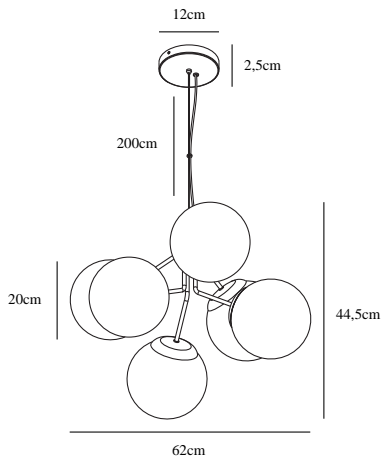

IVONA 6-SPOT | PENDANT | BLACK

2112163003

nordlux®

Voltage (V): 230 Volt
IP degree: IP20
Maximum bulb wattage (W): 28W
Class (Class 1, Class 2, Class 3):
Class 2 (Double isolated)
Bulb base: E27

Height (cm): 44.5
Width (cm): 62
Shade Diameter (cm): 20
Outdoor base dimension (cm): 12
Lenght (cm): 62

Sales Box Height (cm): 48.5
Sales Box Width(cm): 54
Sales Box Depth (cm): 49
Sales Box Volume m³ : 0.1283
Product net weight (kg): 3.41

Primary material: Glass
Secondary material: Metal
Color of the cable: Black
Length of the cable (cm): 200
Surface material of the cable:
Textile
Is the cable replaceable: False
Color: Black