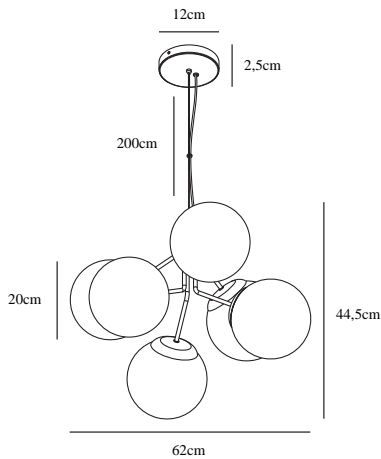

IVONA 6-SPOT | PENDANT | BRASS

2112163035

nordlux®

Voltage (V): 230 Volt
IP degree: IP20
Maximum bulb wattage (W): 28W
Class (Class 1, Class 2, Class 3):
Class 2 (Double isolated)
Bulb base: E27

Height (cm): 44.5
Width (cm): 62
Shade Diameter (cm): 20
Outdoor base dimension (cm): 12
Lenght (cm): 62

Sales Box Height (cm): 48.5
Sales Box Width(cm): 54
Sales Box Depth (cm): 49
Sales Box Volume m³ : 0.1283
Product net weight (kg): 3.41

Primary material: Glass
Secondary material: Metal
Color of the cable: White
Length of the cable (cm): 200
Surface material of the cable:
Textile
Is the cable replaceable: False
Color: Brass