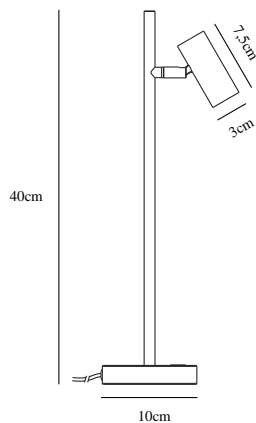

OMARI | TABLE LAMP | WHITE

2112245001

nordlux®

Voltage (V): 230 Volt
IP degree: IP20
Class (Class 1, Class 2, Class 3):
Class 3 (12V)
Bulb base: LED Module
Switch placement: On the fixture

Primary material: Metal
Color of the cable: White
Length of the cable (cm): 150
Surface material of the cable:
Plastic
Is the cable replaceable: False
Color: White

Height (cm): 40
Width (cm): 10
Tube Diameter (cm): 1.15
Shade Diameter (cm): 3
Outdoor base dimension (cm): 10
Length (cm): 15.5
Tilt Angle (°): 90
Turning Angle (°): 320

EAN: 5704924005442
TUN: 2148723
Item Number: 2112245001
Pcs Per Master Carton: 3

Sales Box Height (cm): 41.5
Sales Box Width (cm): 11.5
Sales Box Depth (cm): 11.5
Sales Box Volume m³: 0.0055
Product net weight (kg): 0.54

Brightness of light (Lumen): 320
Color Temperature (K): 2700
Ra-value : 80
Lifetime (h): 25000
Beam Angle (°) : 41
Candela (cd) (for directional
lamp only): 550
Energy Class: F
Actual Watt (W): 0