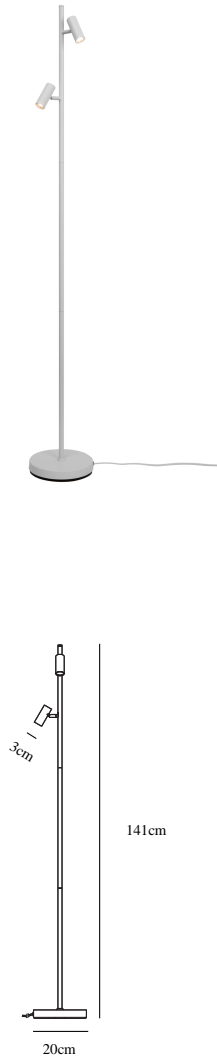

# OMARI | FLOOR LAMP | WHITE

2112254001

nordlux®

Voltage (V): 230 Volt  
IP degree: IP20  
Class (Class 1, Class 2, Class 3):  
Class 3 (12V)  
Bulb base: LED Module  
Switch placement: On the fixture

Primary material: Metal  
Color of the cable: White  
Length of the cable (cm): 150  
Surface material of the cable:  
Plastic  
Is the cable replaceable: False  
Color: White

Height (cm): 141  
Width (cm): 20  
Tube Diameter (cm): 1.55  
Shade Diameter (cm): 3  
Outdoor base dimension (cm): 20  
Length (cm): 20.6  
Tilt Angle (°): 90  
Turning Angle (°): 320

EAN: 5704924005466  
TUN: 2148749  
Item Number: 2112254001  
Pcs Per Master Carton: 2

Sales Box Height (cm): 53  
Sales Box Width (cm): 23  
Sales Box Depth (cm): 9  
Sales Box Volume m<sup>3</sup>: 0.011  
Product net weight (kg): 2.44

Brightness of light (Lumen): 320  
Color Temperature (K): 2700  
Ra-value : 80  
Lifetime (h): 25000  
Beam Angle (°) : 41  
Candela (cd) (for directional  
lamp only): 550  
Energy Class: F  
Actual Watt (W): 0

- Minimalist and streamlined design
- Adjustable lamp head for a directional light
- Moodmaker™ Touch dimmable on fixture
- 5 year LED guarantee

Omari emits light, clean and simple Nordic lines. This minimalist and streamlined floor lamp has an on/off touch switch and dimmer on the lamp head. Place it in a cosy corner or any other place where you need a functional light that can easily be adjusted to fit your needs.