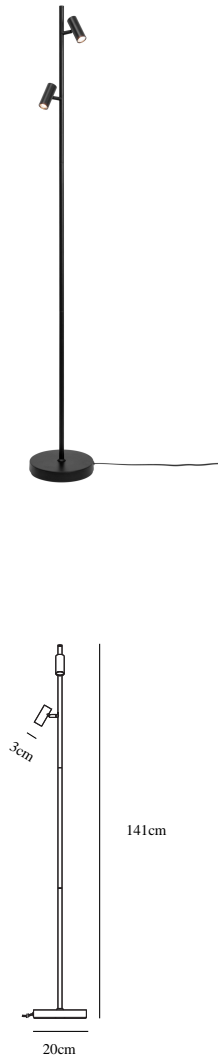

# OMARI | FLOOR LAMP | BLACK

2112254003

nordlux®

Voltage (V): 230 Volt  
IP degree: IP20  
Class (Class 1, Class 2, Class 3):  
Class 3 (12V)  
Bulb base: LED Module  
Switch placement: On the fixture

Primary material: Metal  
Color of the cable: Black  
Length of the cable (cm): 150  
Surface material of the cable:  
Plastic  
Is the cable replaceable: False  
Color: Black

Height (cm): 141  
Width (cm): 20  
Tube Diameter (cm): 1.55  
Shade Diameter (cm): 3  
Outdoor base dimension (cm): 20  
Length (cm): 20.6  
Tilt Angle (°): 90  
Turning Angle (°): 320

EAN: 5704924005473  
TUN: 2148750  
Item Number: 2112254003  
Pcs Per Master Carton: 2

Sales Box Height (cm): 53  
Sales Box Width (cm): 23  
Sales Box Depth (cm): 9  
Sales Box Volume m<sup>3</sup>: 0.011  
Product net weight (kg): 2.44

Brightness of light (Lumen): 320  
Color Temperature (K): 2700  
Ra-value : 80  
Lifetime (h): 25000  
Beam Angle (°) : 41  
Candela (cd) (for directional  
lamp only): 550  
Energy Class: F  
Actual Watt (W): 0

- Minimalist and streamlined design
- Adjustable lamp head for a directional light
- Moodmaker™ Touch dimmable on fixture
- 5 year LED guarantee

Omari emits light, clean and simple Nordic lines. This minimalist and streamlined floor lamp has an on/off touch switch and dimmer on the lamp head. Place it in a cosy corner or any other place where you need a functional light that can easily be adjusted to fit your needs.