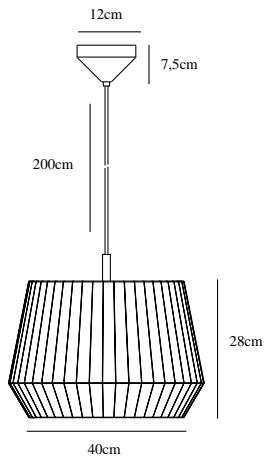

DICTE 40 | PENDANT | WHITE

2112353001

nordlux®

Voltage (V): 230 Volt
IP degree: IP20
Maximum bulb wattage (W): 60W
Class (Class 1, Class 2, Class 3):
Class 2 (Double isolated)
Bulb base: E27

Primary material: Textile
Secondary material: Metal
Color of the cable: Black
Length of the cable (cm): 200
Surface material of the cable:
Plastic
Is the cable replaceable: False
Color: White

Height (cm): 33.7
Width (cm): 40
Shade Diameter (cm): 40
Length (cm): 40

EAN: 5704924005510
TUN: 2148657
Item Number: 2112353001
Pcs Per Master Carton: 2

Sales Box Height (cm): 41
Sales Box Width(cm): 41
Sales Box Depth (cm): 28.5
Sales Box Volume m³ : 0.0479
Product net weight (kg): 0.94