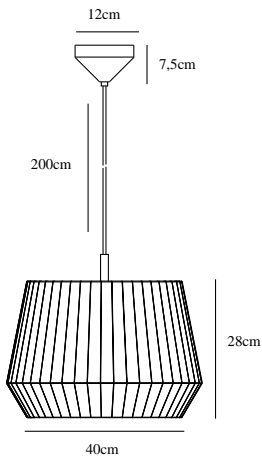

DICTE 40 | PENDANT | BEIGE

2112353009

nordlux®

Voltage (V): 230 Volt
IP degree: IP20
Maximum bulb wattage (W): 60W
Class (Class 1, Class 2, Class 3):
Class 2 (Double isolated)
Bulb base: E27

Primary material: Textile
Secondary material: Metal
Color of the cable: Black
Length of the cable (cm): 200
Surface material of the cable:
Plastic
Is the cable replaceable: False
Color: Beige

Height (cm): 33.7
Width (cm): 40
Shade Diameter (cm): 40
Length (cm): 40

EAN: 5704924005527
TUN: 2148655
Item Number: 2112353009
Pcs Per Master Carton: 2

Sales Box Height (cm): 41
Sales Box Width (cm): 41
Sales Box Depth (cm): 28.5
Sales Box Volume m³: 0.0479
Product net weight (kg): 0.94