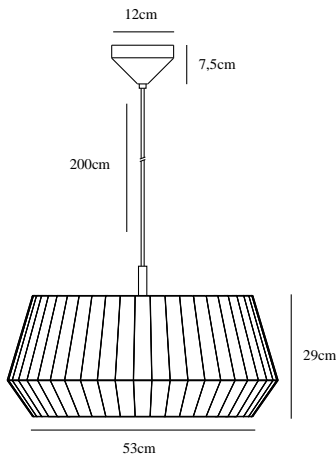

# DICTE 53 | PENDANT | WHITE

2112373001

nordlux®

Voltage (V): 230 Volt  
IP degree: IP20  
Maximum bulb wattage (W): 60W  
Class (Class 1, Class 2, Class 3):  
Class 2 (Double isolated)  
Bulb base: E27

Primary material: Textile  
Secondary material: Metal  
Color of the cable: Black  
Length of the cable (cm): 200  
Surface material of the cable:  
Plastic  
Is the cable replaceable: False  
Color: White

Height (cm): 29  
Width (cm): 53  
Shade Diameter (cm): 53  
Length (cm): 53

EAN: 5704924005534  
TUN: 2148654  
Item Number: 2112373001  
Pcs Per Master Carton: 2

Sales Box Height (cm): 53.5  
Sales Box Width (cm): 53.5  
Sales Box Depth (cm): 23.5  
Sales Box Volume m<sup>3</sup>: 0.0673  
Product net weight (kg): 1.22