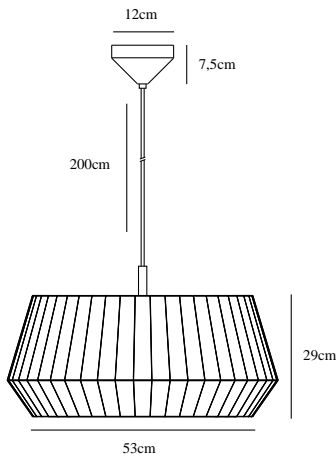

# DICTE 53 | PENDANT | BEIGE

2112373009

nordlux®

Voltage (V): 230 Volt  
IP degree: IP20  
Maximum bulb wattage (W): 60W  
Class (Class 1, Class 2, Class 3):  
Class 2 (Double isolated)  
Bulb base: E27

Primary material: Textile  
Secondary material: Metal  
Color of the cable: Black  
Length of the cable (cm): 200  
Surface material of the cable:  
Plastic  
Is the cable replaceable: False  
Color: Beige

Height (cm): 29  
Width (cm): 53  
Shade Diameter (cm): 53  
Length (cm): 53

EAN: 5704924005541  
TUN: 2148653  
Item Number: 2112373009  
Pcs Per Master Carton: 2

Sales Box Height (cm): 53.5  
Sales Box Width(cm): 53.5  
Sales Box Depth (cm): 23.5  
Sales Box Volume m<sup>3</sup> : 0.0673  
Product net weight (kg): 1.22