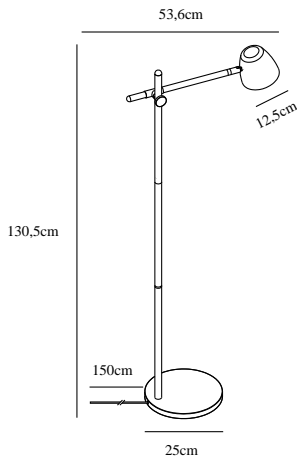

THEO | FLOOR LAMP | BLACK

2112654003

nordlux®

Voltage (V): 230 Volt
IP degree: IP20
Maximum bulb wattage (W): 35W
Class (Class 1, Class 2, Class 3):
Class 2 (Double isolated)
Bulb base: GU10
Switch placement: On the cable

Primary material: Metal
Secondary material: Wood
Color of the cable: Black
Length of the cable (cm): 150
Surface material of the cable:
Textile
Is the cable replaceable: False
Color: Black

Height (cm): 130.5
Width (cm): 25
Tube Diameter (cm): 2.2
Shade Diameter (cm): 12.5
Outdoor base dimension (cm): 25
Length (cm): 53.6
Tilt Angle (°): 90
Turning Angle (°): 350

EAN: 5704924005701
TUN: 2148753
Item Number: 2112654003
Pcs Per Master Carton: 2

Sales Box Height (cm): 59
Sales Box Width(cm): 44
Sales Box Depth (cm): 15
Sales Box Volume m³ : 0.0389
Product net weight (kg): 3.3