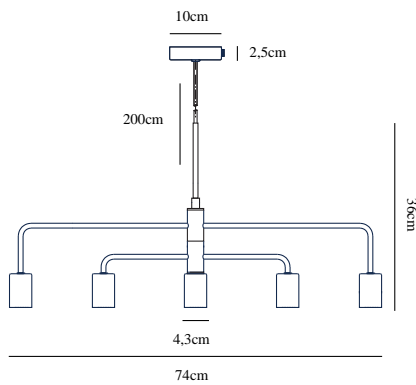

GLOOM | PENDANT | BLACK

2113053003

nordlux®

Voltage (V): 230 Volt
IP degree: IP20
Maximum bulb wattage (W): 40W
Class (Class 1, Class 2, Class 3):
Class 2 (Double isolated)
Bulb base: E27

Primary material: Metal
Color of the cable: Black
Length of the cable (cm): 200
Surface material of the cable:
Plastic
Is the cable replaceable: False
Color: Black

Height (cm): 36
Width (cm): 74
Shade Diameter (cm): 4.3
Length (cm): 4.3
Turning Angle (°): 350

EAN: 5704924006227
TUN: 2148630
Item Number: 2113053003
Pcs Per Master Carton: 4

Sales Box Height (cm): 7
Sales Box Width (cm): 73.5
Sales Box Depth (cm): 23
Sales Box Volume m³: 0.0118
Product net weight (kg): 1.5