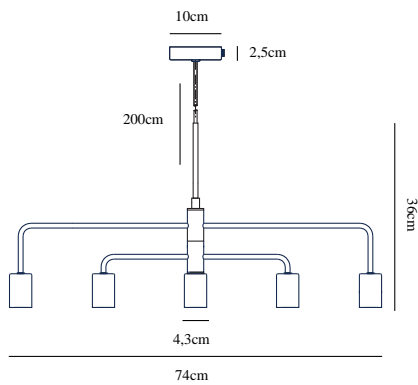

GLOOM | PENDANT | BRASS

2113053035

nordlux®

Voltage (V): 230 Volt
IP degree: IP20
Maximum bulb wattage (W): 40W
Class (Class 1, Class 2, Class 3):
Class 2 (Double isolated)
Bulb base: E27

Primary material: Metal
Color of the cable: Black
Length of the cable (cm): 200
Surface material of the cable:
Plastic
Is the cable replaceable: False
Color: Brass

Height (cm): 36
Width (cm): 74
Shade Diameter (cm): 4.3
Length (cm): 4.3
Turning Angle (°): 350

EAN: 5704924006234
TUN: 2148629
Item Number: 2113053035
Pcs Per Master Carton: 4

Sales Box Height (cm): 7
Sales Box Width (cm): 73.5
Sales Box Depth (cm): 23
Sales Box Volume m³: 0.0118
Product net weight (kg): 1.5