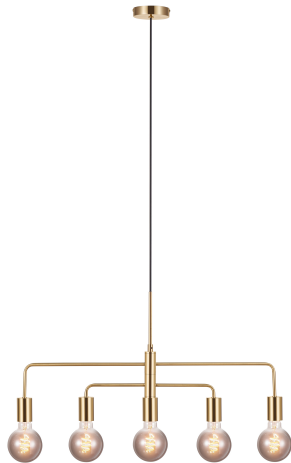

GLOOM | PENDANT | BRASS

2113053035

nordlux®

Voltage (V): 230 Volt
IP degree: IP20
Maximum bulb wattage (W): 40W
Class (Class 1, Class 2, Class 3):
Class 2 (Double isolated)
Bulb base: E27

Primary material: Metal
Color of the cable: Black
Length of the cable (cm): 200
Surface material of the cable:
Plastic
Is the cable replaceable: False
Color: Brass

Height (cm): 36
Width (cm): 74
Shade Diameter (cm): 4.3
Length (cm): 4.3
Turning Angle (°): 350

EAN: 5704924006234
TUN: 2148629
Item Number: 2113053035
Pcs Per Master Carton: 4

Sales Box Height (cm): 7
Sales Box Width (cm): 73.5
Sales Box Depth (cm): 23
Sales Box Volume m³: 0.0118
Product net weight (kg): 1.5

- Modern interpretation of the classic chandelier
- Rotatable arms
- Create your own design expression with a decorative bulb

Gloom is a redesign of the classic chandelier with a modern and elegant twist. The pendant has rotatable arms for easy adjustment. Create your own unique design expression by adding decorative bulbs.