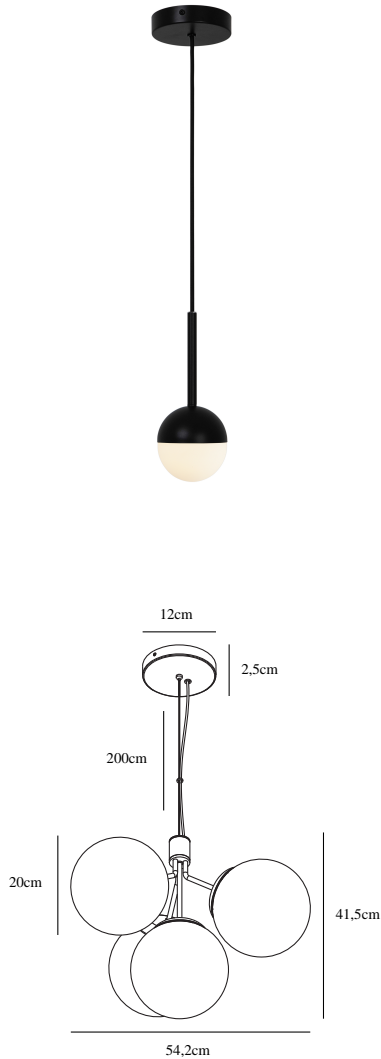

CONTINA | PENDANT | BLACK

2113153003

nordlux®

Voltage (V): 230 Volt
IP degree: IP20
Maximum bulb wattage (W): 5W
Class (Class 1, Class 2, Class 3):
Class 2 (Double isolated)
Bulb base: G9

Primary material: Metal
Secondary material: Glass
Color of the cable: Black
Length of the cable (cm): 200
Surface material of the cable:
Textile
Is the cable replaceable: False
Color: Black

Height (cm): 23
Width (cm): 10
Shade Diameter (cm): 10
Outdoor base dimension (cm): 12
Lenght (cm): 10

EAN: 5704924006456
TUN: 2148626
Item Number: 2113153003
Pcs Per Master Carton: 4

Sales Box Height (cm): 24
Sales Box Width(cm): 13
Sales Box Depth (cm): 13
Sales Box Volume m³ : 0.0041
Product net weight (kg): 0.61

- Contemporary art deco style
- Matte white opal mouth blown glass
- Provides a soft, diffused light

The beautiful design of the Contina pendant completes the Contina series with carefully selected details that make the series really stand out. The light frame is completed by a spherical opal white glass ball that hides the light source and spreads a soft glare-free light into the room. The slim design ensures that the pendant does not take up any unnecessary space in the room.