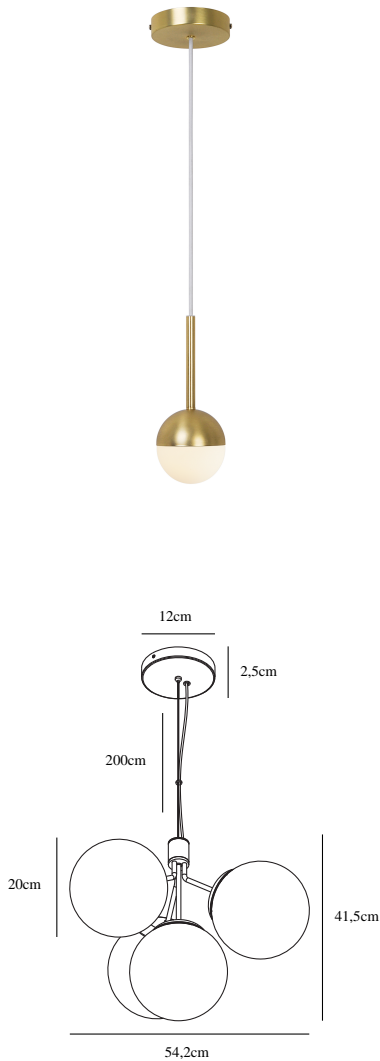

CONTINA | PENDANT | BRASS

2113153035

nordlux®

Voltage (V): 230 Volt
IP degree: IP20
Maximum bulb wattage (W): 5W
Class (Class 1, Class 2, Class 3):
Class 2 (Double isolated)
Bulb base: G9

Primary material: Metal
Secondary material: Glass
Color of the cable: White
Length of the cable (cm): 200
Surface material of the cable:
Textile
Is the cable replaceable: False
Color: Brass

Height (cm): 23
Width (cm): 10
Shade Diameter (cm): 10
Outdoor base dimension (cm): 12
Length (cm): 10

EAN: 5704924006463
TUN: 2148625
Item Number: 2113153035
Pcs Per Master Carton: 4

Sales Box Height (cm): 24
Sales Box Width(cm): 13
Sales Box Depth (cm): 13
Sales Box Volume m³ : 0.0041
Product net weight (kg): 0.61

- Contemporary art deco style
- Matte white opal mouth blown glass
- Provides a soft, diffused light

The beautiful design of the Contina pendant completes the Contina series with carefully selected details that make the series really stand out. The light frame is completed by a spherical opal white glass ball that hides the light source and spreads a soft glare-free light into the room. The slim design ensures that the pendant does not take up any unnecessary space in the room.

The combination of brass and opal glass creates a glamorous and modern design expression.