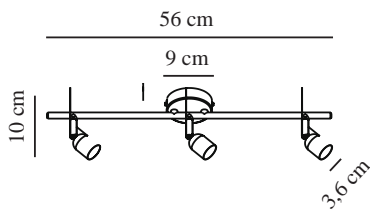

# AVENUE 3-RAIL | SPOT LIGHT | BRUSHED STEEL **nordlux**<sup>®</sup>

2113190132

Voltage (V): 220-240 Volt  
IP degree: IP20  
Maximum bulb wattage (W):  
3X35W  
Class (Class 1, Class 2, Class 3):  
Class 1 (Earth contact)  
Socket type: GU10  
Parallel connection: False

Height (cm): 10  
Width (cm): 56.5  
Length (cm): 56.5  
Tilt Angle (°): 90  
Turning Angle (°): 320

EAN: 5704924009426  
TUN: 2258631  
Item Number: 2113190132

Pcs Per Master Carton: 3  
Sales Box Height (cm): 11  
Sales Box Width(cm): 57.5  
Sales Box Depth (cm): 10  
Sales Box Volume m<sup>3</sup> : 0.0063  
Product net weight (kg): 0.5

Primary material: Metal  
Colour: Brushed steel

• Industrial style • Tilting and turning shade

The Avenue ceiling rail in a classic design provides a practical light suitable for most rooms in the home. The ceiling light has three lamp heads that can be tilted in different directions giving the light a wide range of uses. For example, use it in the living room, kitchen, foyer, or children's room.