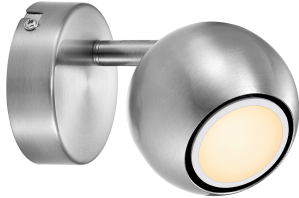

CHICAGO | WALL LIGHT | BRUSHED STEEL

2113221032

nordlux®

Voltage (V): 220-240 Volt
IP degree: IP20
Maximum bulb wattage (W): 10W
Class (Class 1, Class 2, Class 3):
Class 1 (Earth contact)
Bulb base: GU10
Parallel connection: False

Primary material: Metal
Color of the cable: Black
Length of the cable (cm): 150
Surface material of the cable:
Plastic
Is the cable replaceable: False
Color: Brushed steel

Height (cm): 10.5
Width (cm): 14.5
Shade Diameter (cm): 8
Length (cm): 14.5

• Contemporary style • Tilting and turning shade

Chicago is a small, classic wall light that can be tilted in the direction, you need. The streamlined, curved design fits into most interior designs and rooms and provides a practical, evenly distributed light.