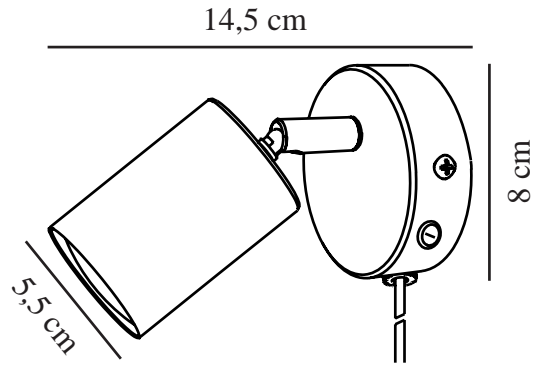

EXPLORE | WALL LIGHT | BLUE

2113251006

nordlux®

Voltage (V): 220-240 Volt
IP degree: IP20
Maximum bulb wattage (W): LED
7W
Class (Class 1, Class 2, Class 3):
Class 2 (Double isolated)
Socket type: GU10
Switch placement: On the base
Parallel connection: False

Primary material: Metal
Secondary material: Plastic
Colour of the cable: White
Length of the cable (cm): 150
Surface material of the cable:
Plastic
Is the cable replaceable: True
Colour: Blue

Height (cm): 11.5
Width (cm): 8
Shade Diameter (cm): 5.5
Length (cm): 8
Tilt Angle (°): 90
Turning Angle (°): 350

EAN: 5704924018817
TUN: 2378763
Item Number: 2113251006
Pcs Per Master Carton: 6

Sales Box Height (cm): 12
Sales Box Width (cm): 11
Sales Box Depth (cm): 9
Sales Box Volume m³: 0.0012
Product net weight (kg): 0.252

• Nordic style • Adjustable lamp for directional light

The Explore wall lamp is a small and elegant lamp with a simple design. The light is ideal as a bedside light for the children's room, teenager's room, bedroom, or anywhere that needs a small, directional light.