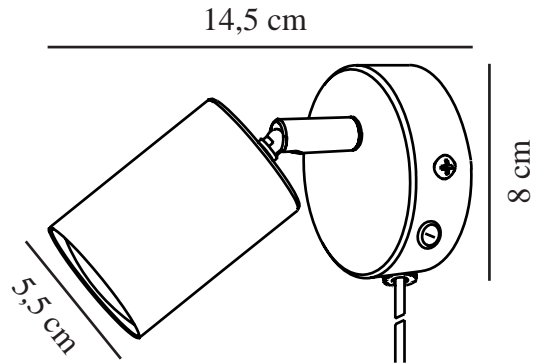

# EXPLORE | WALL LIGHT | BEIGE

2113251009

nordlux®

Voltage (V): 220-240 Volt  
IP degree: IP20  
Maximum bulb wattage (W): LED  
7W  
Class (Class 1, Class 2, Class 3):  
Class 2 (Double isolated)  
Socket type: GU10  
Switch placement: On the base  
Parallel connection: False

Primary material: Metal  
Secondary material: Plastic  
Colour of the cable: White  
Length of the cable (cm): 150  
Surface material of the cable:  
Plastic  
Is the cable replaceable: True  
Colour: Beige

Height (cm): 11.5  
Width (cm): 8  
Shade Diameter (cm): 5.5  
Length (cm): 8  
Tilt Angle (°): 90  
Turning Angle (°): 350

EAN: 5704924018800  
TUN: 2378762  
Item Number: 2113251009  
Pcs Per Master Carton: 6

Sales Box Height (cm): 12  
Sales Box Width (cm): 11  
Sales Box Depth (cm): 9  
Sales Box Volume m<sup>3</sup>: 0.0012  
Product net weight (kg): 0.252

• Nordic style • Adjustable lamp for directional light